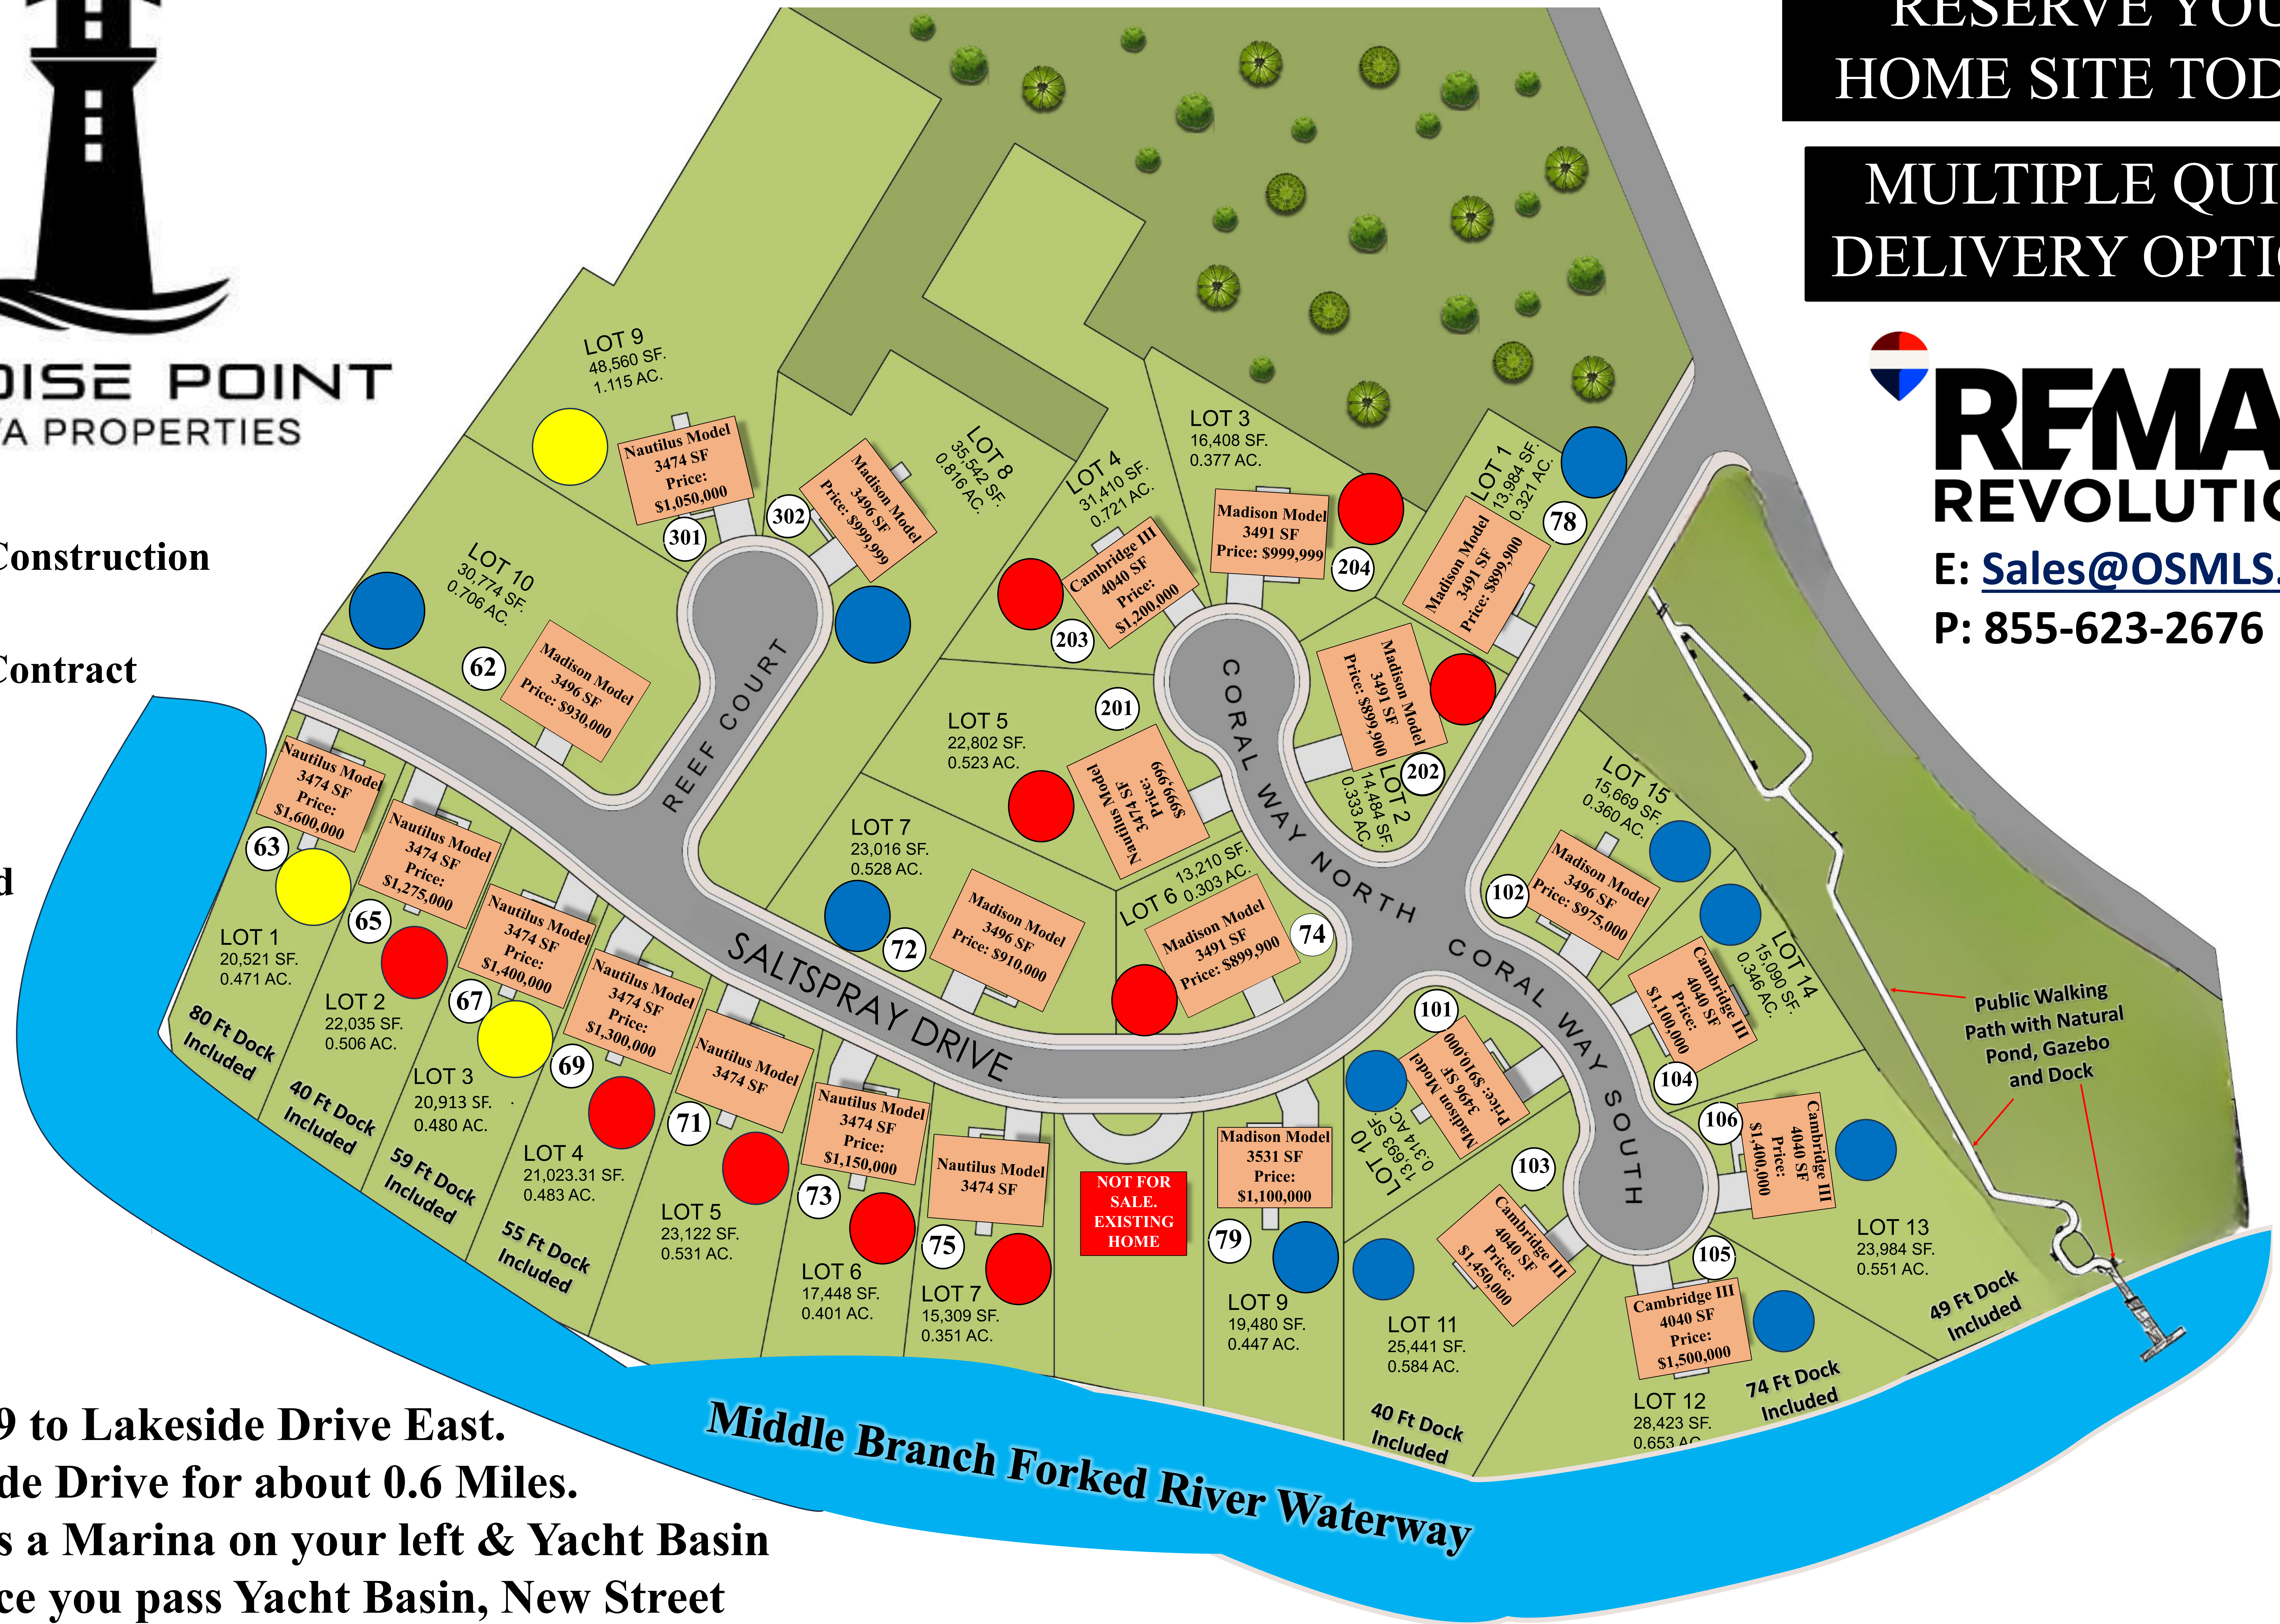

RESERVE YOUR HOME SITE TODAY!

MULTIPLE QUICK DELIVERY OPTIONS

E: Sales@OSMLS.com

P: 855-623-2676

PARADISE POINT
BY ARYA PROPERTIES

- Under Construction
- Under Contract
- Closed
- Finished Home
- Model

Directions:

Take Route 9 to Lakeside Drive East.
Take Lakeside Drive for about 0.6 Miles.
You will pass a Marina on your left & Yacht Basin Plaza N. Once you pass Yacht Basin, New Street Salt Spray Drive comes up immediately on the right

Middle Branch Forked River Waterway